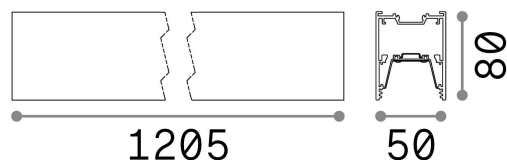

### Technical - Systems

<b>Ean</b>	8021696192482
<b>Item</b>	FLUO WIDE 1200 4000K WH
<b>Installation</b>	Systems
<b>Guarantee</b>	5 years
<b>Gross weight</b>	4.88 kg
<b>Volume</b>	0.018311 m <sup>3</sup>

## Technical info

<b>Net weight</b>	2.89 kg
<b>Insulation class</b>	I
<b>Protection index</b>	IP20
<b>Compliance</b>	CE
<b>Operating temperature</b>	0° ~ +40 °C
<b>Full load efficiency</b>	X
<b>Dimmer</b>	NO, On-Off
<b>Power output</b>	220-240 V AC 50/60 Hz
<b>Power supply</b>	In-built, included Replaceable (by qualified operators only), electronic, tridonic
<b>Accessories not included</b>	Mounting kit (suspension, recessed, surface), Dimmable driver, Luminous corner, Structure connector